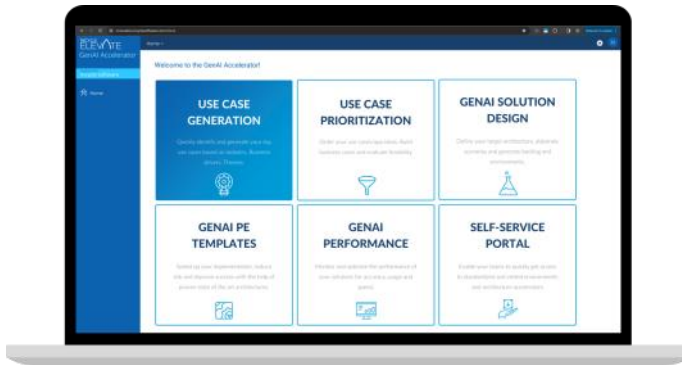

A better way

Springboard to GenAI at Scale

InCycle's innovation platform is redefining the landscape of AI adoption. By consolidating and optimizing the processes of ideation, design, and validation, what once took weeks or months can now be accomplished in mere days. This streamlined approach has yielded extraordinary enterprise efficiency, achieving gains ranging from 500% to an impressive 1000% and beyond.

A standardized GenAI lifecycle accelerates ideation, design and implementation, reducing time from PoC to production.

GenAI Platform Overview

1. Pre-approved enterprise templates for business cases (designed for CTOs & CFOs!)
2. Built-in solution architectures (RAG, fine-tuned, prompt engineering etc.)
3. Customizable Azure technology preferences (point and click!)
4. Automated Azure provisioning (complete with pre-configured policy, security, etc.)
5. Ready to use enterprise integration (GitHub and Azure DevOps)
6. Self-service enterprise portal (platform engineering UI)
7. Embedded governance that addresses resource organization, billing, policy and identity/access