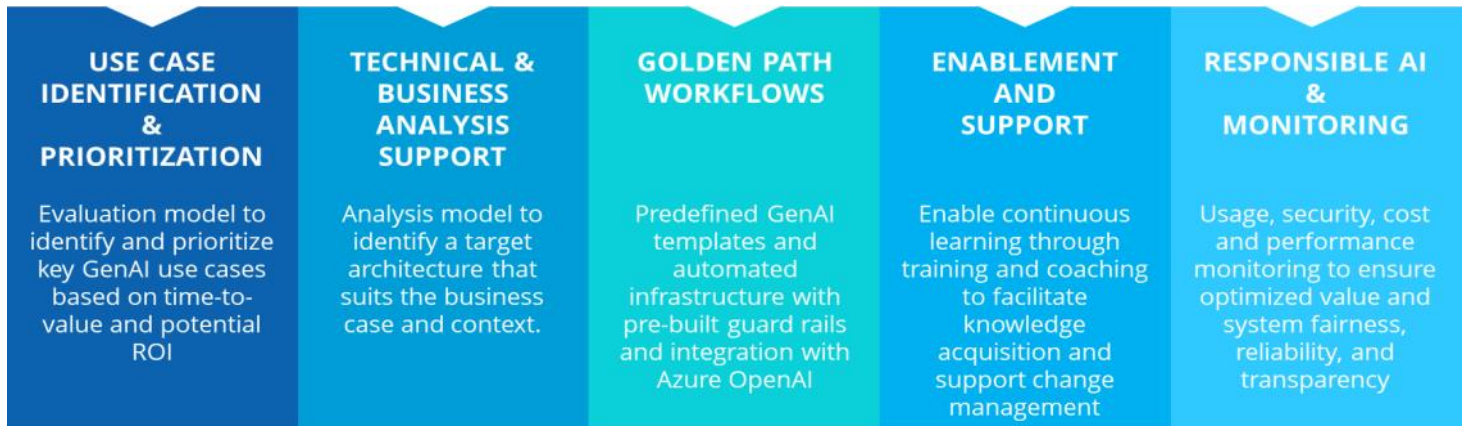

Platform Enabled Enterprise Requirements for GenAI Adoption at Scale

"InCycle's **GenAI Innovation Accelerator** standardized our AI adoption process and provided enterprise grade maturity out-of-the box. Combined with reusable assets and native integration, we significantly reduced our time to production"

Sr. VP, Enterprise Solutions
Large Consumer Goods Company